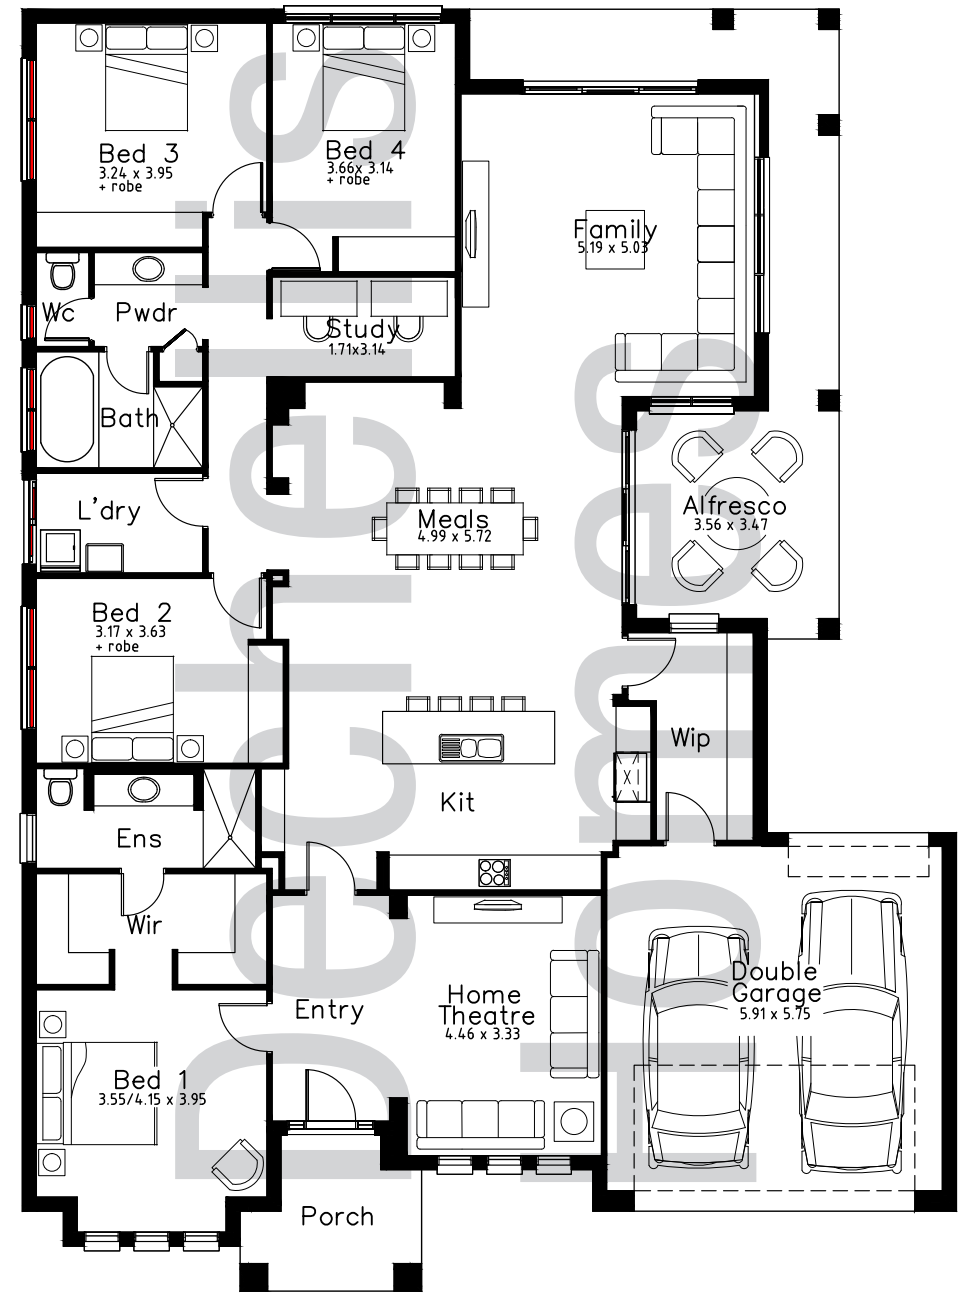

SORRENTO MK2

Design by Dechellis Homes

SORRENTO MK2

Living	228.32
Garage	38.40
Porch	6.98
Alfresco	27.30

Total 301.00 m2

House Depth	21.96
House Width	16.00

Available in two specifications, you are able to decide on the finish of your home to suit your style and budget.

Visit one of our display homes for more information. Full list of locations available on our website

*Please note dimensions, areas & floor plans are based on the Dechellis Homes Grande specification and are copyright protected. All images are for illustration purposes only.