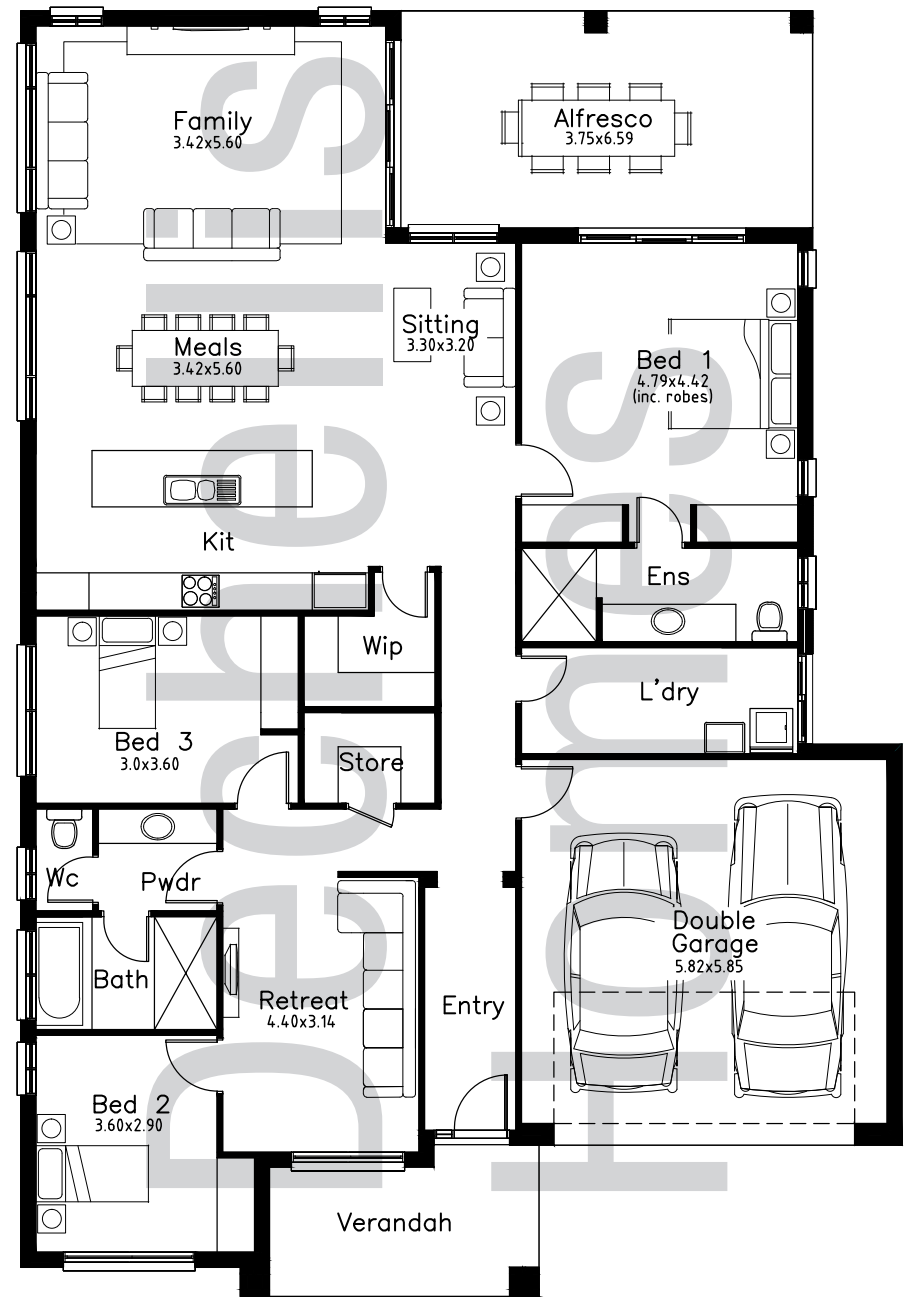

RETREAT

Design by Dechellis Homes

RETREAT

Living	186.95
Garage	37.96
Verandah	9.73
Alfresco	22.90

Total 257.54 m²

House Depth	20.57
House Width	14.10

Available in two specifications, you are able to decide on the finish of your home to suit your style and budget.

Visit one of our display homes for more information. Full list of locations available on our website

*Please note dimensions, areas & floor plans are based on the Dechellis Homes Grande specification and are copyright protected. All images are for illustration purposes only.