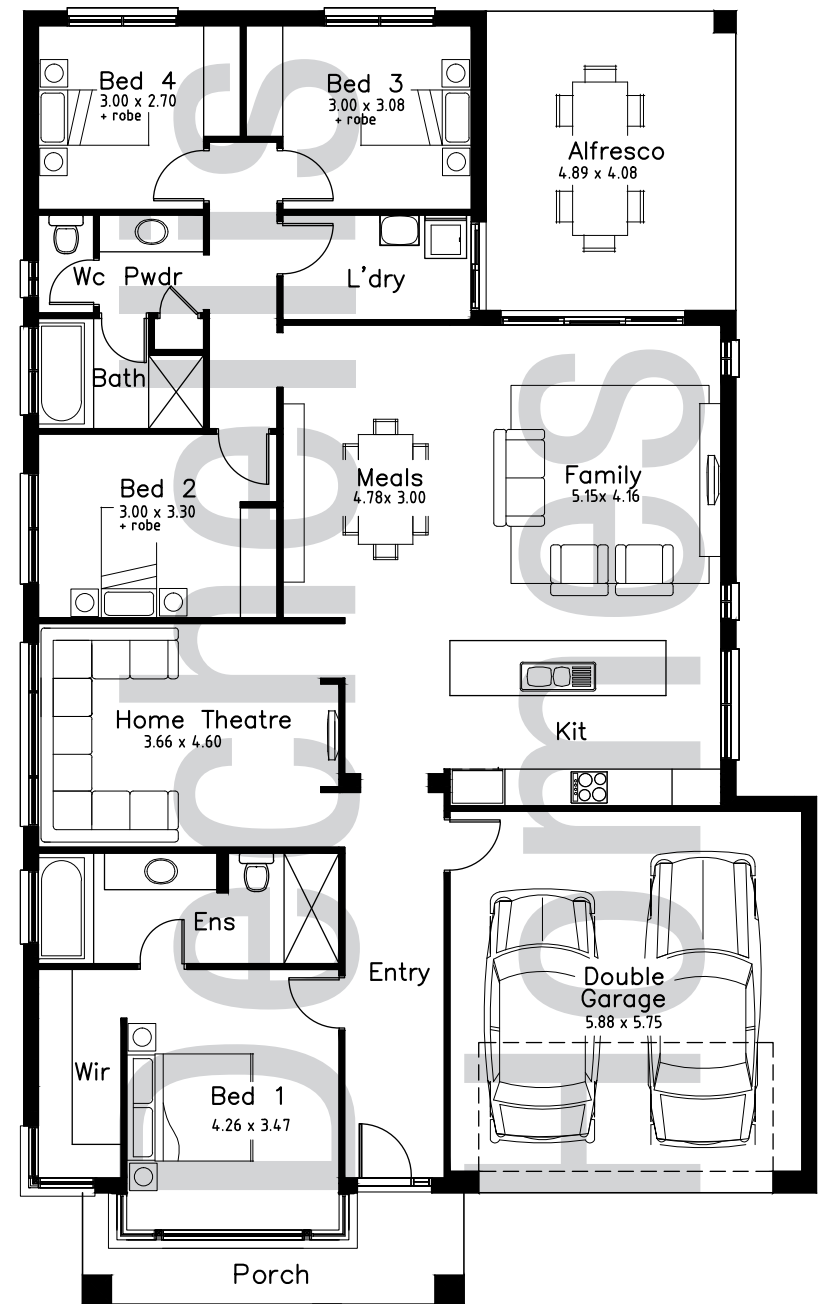

NIELO

Design by Dechellis Homes

NIELO

Living	178.77
Garage	37.63
Verandah	7.98
Alfresco	19.95

Total 244.33 m2

House Depth	21.12
House Width	12.95

Available in two specifications, you are able to decide on the finish of your home to suit your style and budget.

Visit one of our display homes for more information. Full list of locations available on our website

*Please note dimensions, areas & floor plans are based on the Dechellis Homes Grande specification and are copyright protected. All images are for illustration purposes only.