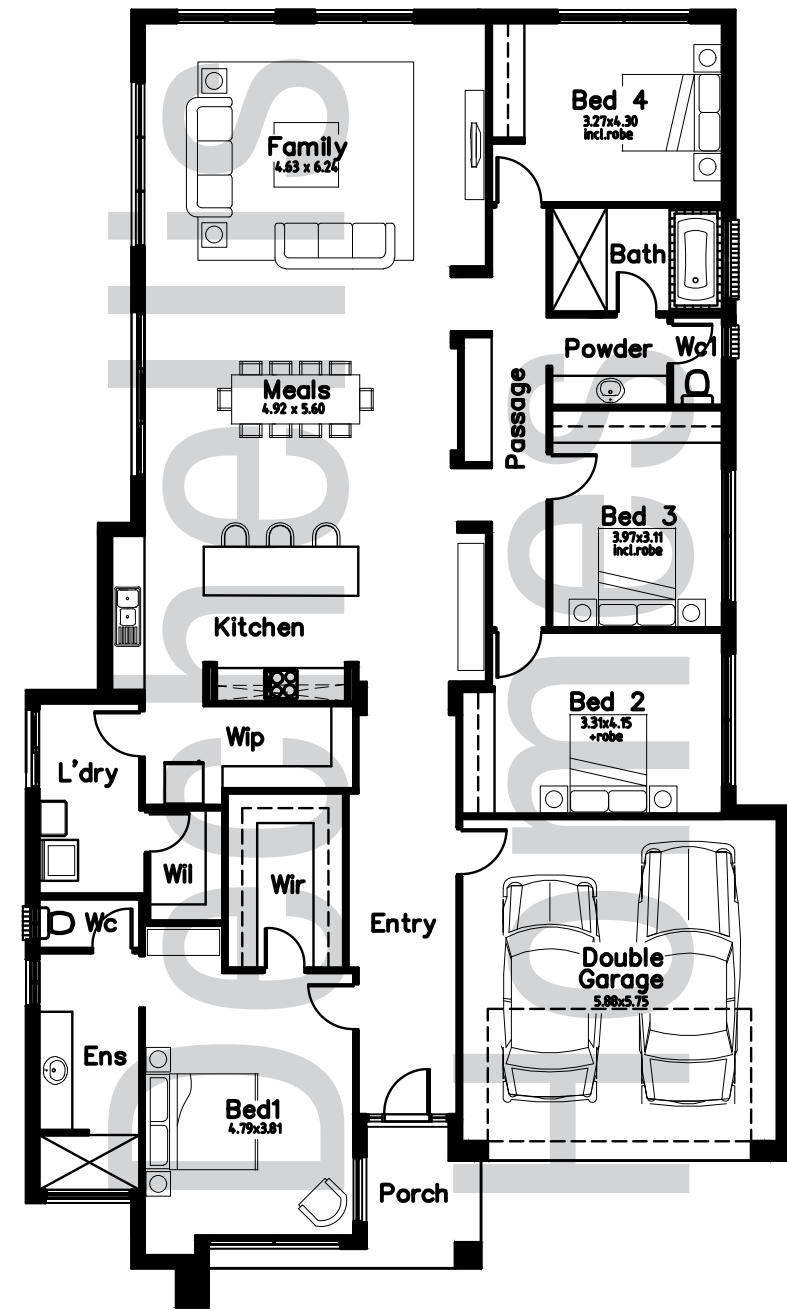

# MILANO

Design by Dechellis Homes

## MILANO

Living	225.94
Garage	38.57
Porch	6.05

**Total 270.56 m2**

House Depth	23.67
House Width	13.94

Available in two specifications, you are able to decide on the finish of your home to suit your style and budget.

Visit one of our display homes for more information. Full list of locations available on our website

\*Please note dimensions, areas & floor plans are based on the Dechellis Homes Grande specification and are copyright protected. All images are for illustration purposes only.