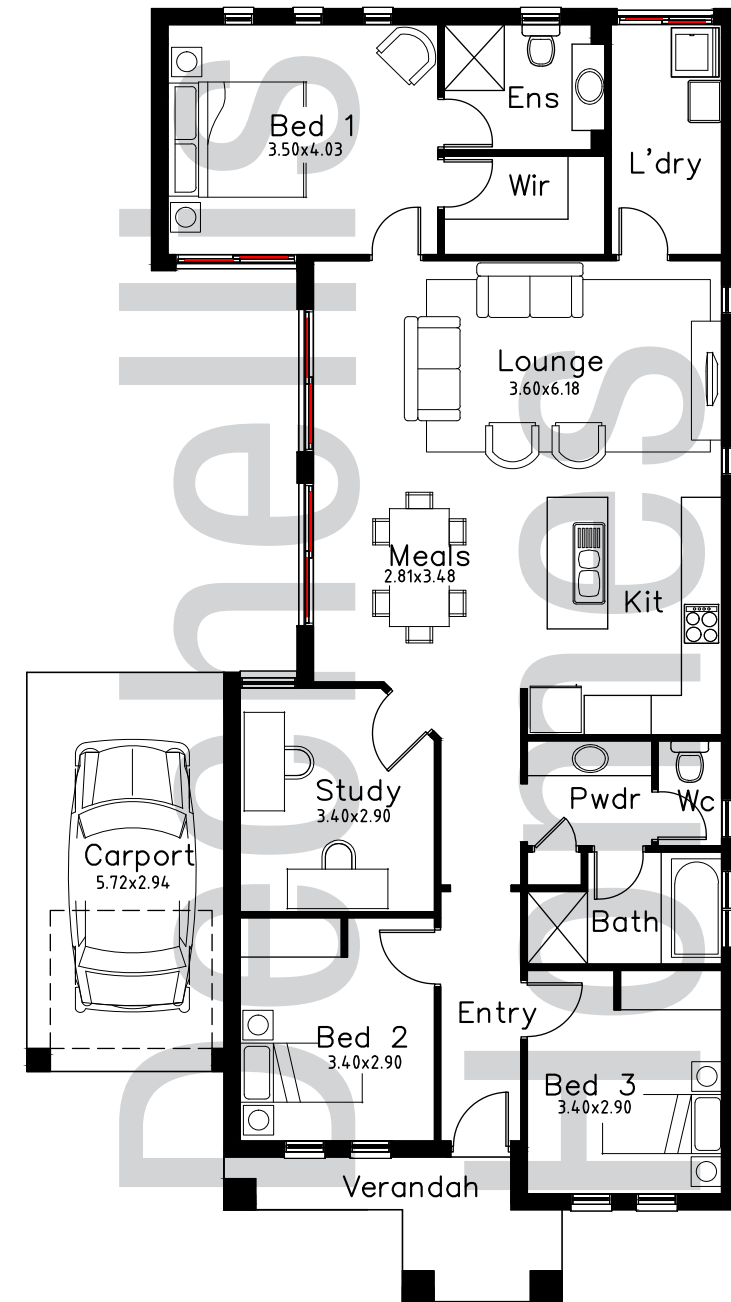

LANTANA

Design by Dechellis Homes

LANTANA

Living	134.08
Carport	17.85
Porch	6.76

Total 158.69 m2

House Depth	19.66
House Width	10.60

Available in two specifications, you are able to decide on the finish of your home to suit your style and budget.

Visit one of our display homes for more information. Full list of locations available on our website

*Please note dimensions, areas & floor plans are based on the Dechellis Homes Grande specification and are copyright protected. All images are for illustration purposes only.