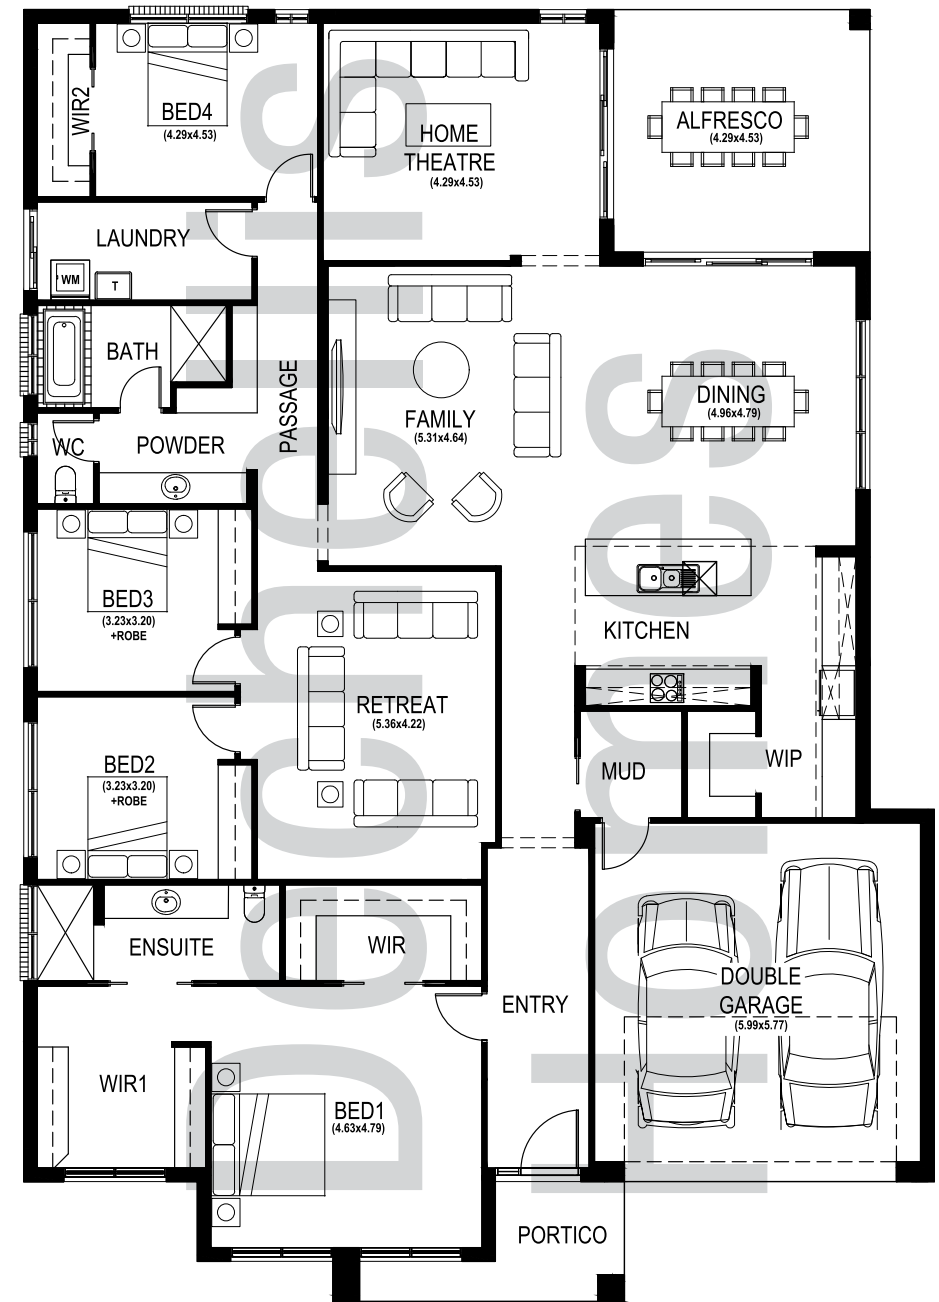

IMPRESSIONS MK2

Design by Dechellis Homes

IMPRESSIONS MK2

Living	267.08
Garage	38.40
Porch	6.87
Alfresco	19.43

Total 331.78 m²

House Depth	22.84
House Width	16.10

Available in two specifications, you are able to decide on the finish of your home to suit your style and budget.

Visit one of our display homes for more information. Full list of locations available on our website

*Please note dimensions, areas & floor plans are based on the Dechellis Homes Grande specification and are copyright protected. All images are for illustration purposes only.