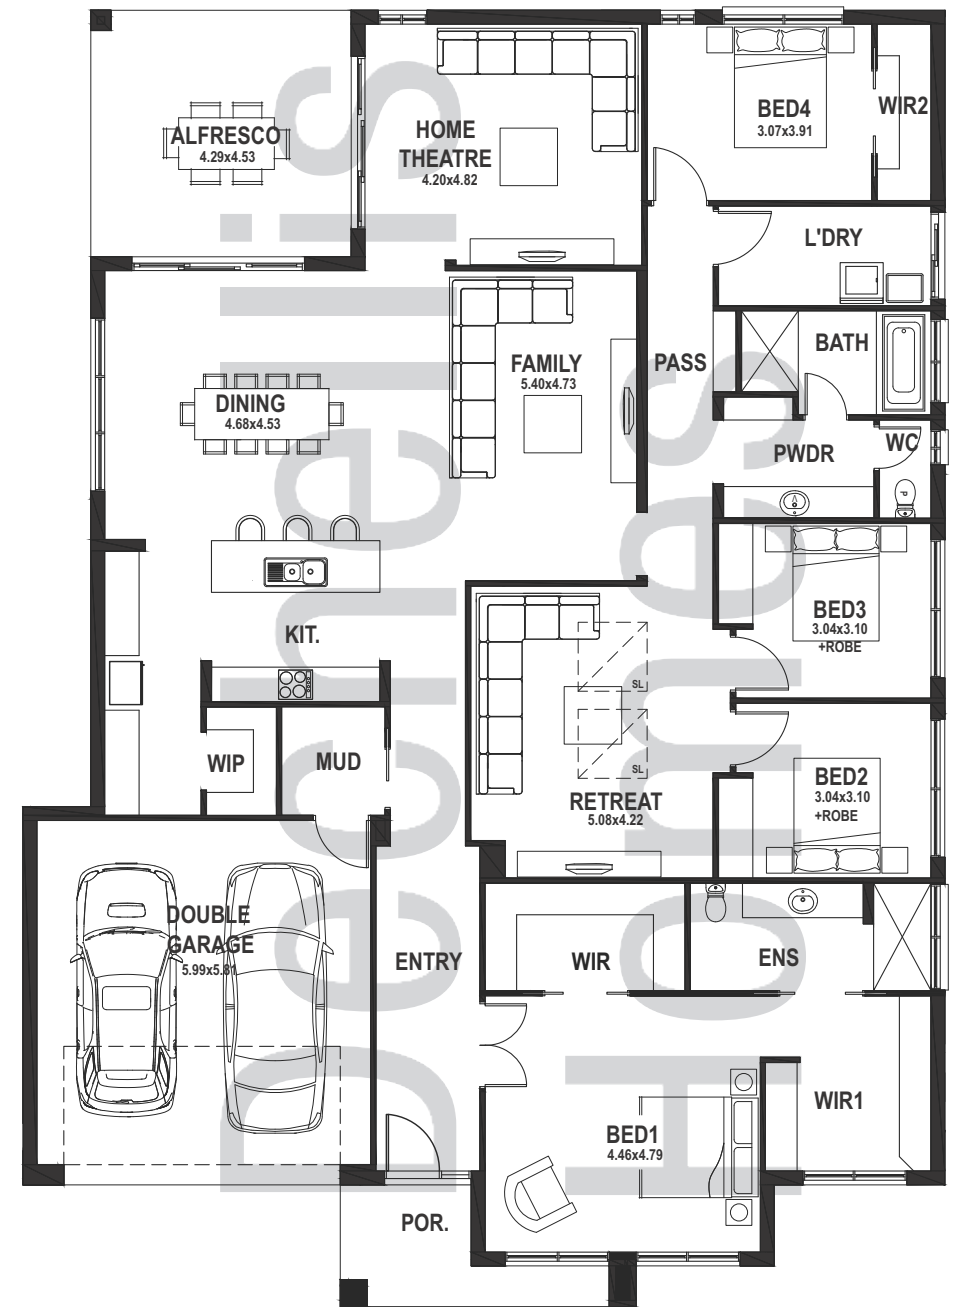

IMPRESSIONS MK3

Design by Dechellis Homes

IMPRESSIONS MK3

Living	259.83
Garage	39.69
Porch	6.86
Alfresco	19.43

Total **325.81m²**

House Depth	22.56
House Width	16.04

Available in two specifications, you are able to decide on the finish of your home to suit your style and budget.

Visit one of our display homes for more information. Full list of locations available on our website

*Please note dimensions, areas & floor plans are based on the Dechellis Homes Grande specification and are copyright protected. All images are for illustration purposes only.