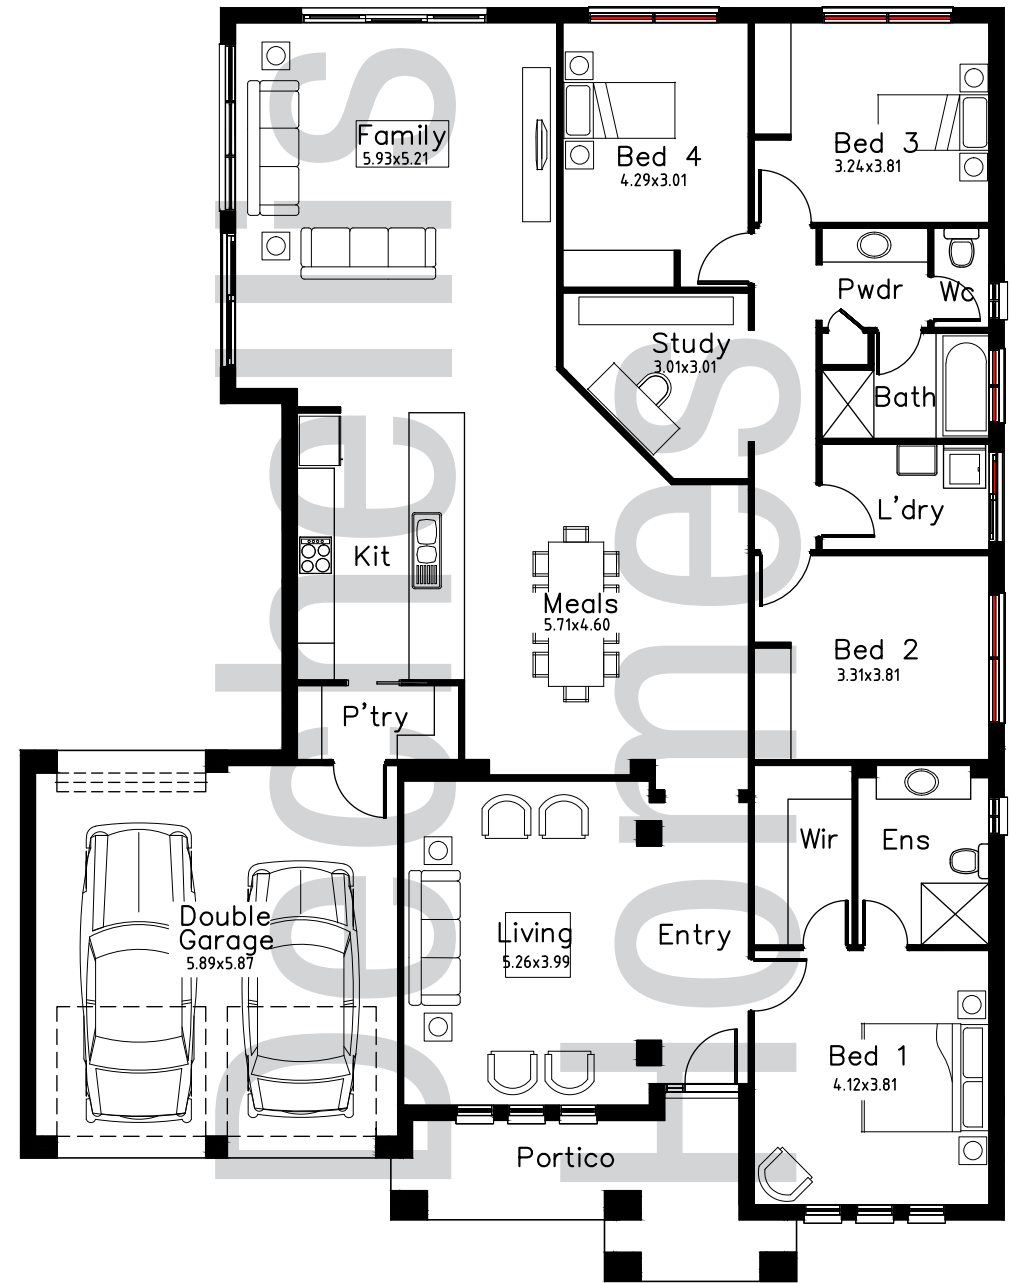

ENTERTAINER

Design by Dechellis Homes

ENTERTAINER

Living	212.06
Garage	40.76
Portico	12.40

Total 265.22 m2

House Depth	20.63
House Width	15.93

Available in two specifications, you are able to decide on the finish of your home to suit your style and budget.

Visit one of our display homes for more information. Full list of locations available on our website

*Please note dimensions, areas & floor plans are based on the Dechellis Homes Grande specification and are copyright protected. All images are for illustration purposes only.